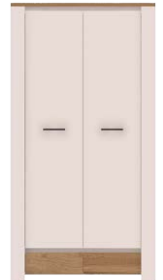

AR 9 -2D cabinet
→ / ↗ / ↑
100x53x195